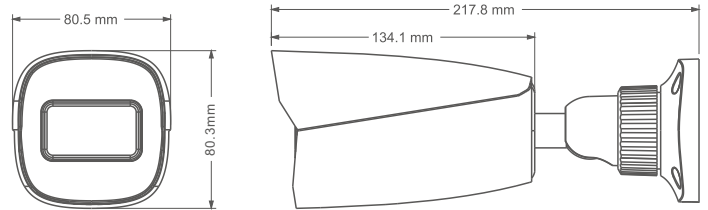

Tel: +86-755-36995888

Web site: <http://en.tvt.net.cn>

Fax: +86-755-33104777

E-mail: overseas@tvt.net.cn

SPECIFICATIONS

Model	TD-7422AM4	
Specifications		
Camera		
Image Sensor	1 / 2.8 "CMOS	
Resolution	2MP	
Image Size	1920 x 1080	
Video Output	AHD / TVI / CVI / CVBS	
Audio	1CH built-in MIC	
Image System	PAL / NTSC	
Electronic Shutter	Auto: 1 / 50s ~ 1 / 100000s (PAL); 1 / 60s ~ 1 / 100000s (NTSC)	
IR Distance	30 ~50 m	
Frame Rate	TVI/AHD/CVI: 2MP @25fps/30fps CVBS: PAL/NSTC	
Min. Illumination	Color: 0.001 lux @F1.2, AGC ON; B/W: 0 lux with IR	
Lens	2.8 mm	2.8~12mm
Lens Mount	M12	D14
S / N Ratio	≥52dB (AGC OFF)	
Ingress Protection	IP 67	
Functions		
Function Control	OSD (COC Control)	
WDR	120dB	
Digital DNR	3D DNR	
Coaxial Audio	Only TVI	
AGC	Yes	
Auto White Balance	Yes	
BLC	Yes	
Front Light Compensation	Yes	
HLC	Yes	
Sharpness	Yes	
Image Setting	Yes	
Defect Correction	Auto	
Language	Chinese and English	
Angle Adjustment	Pan: 0°~360°; Tilt: 0°~90°; Rotation: 0°~360°	
Others		
Power Supply	DC12V (± 10%)	
Power Consumption	Day: < 1W; Night: < 6W	Day: < 1W; Night: < 8.5W
Working Environment	- 30 °C ~ 50 °C, 10 % ~ 90 % (relative humidity)	
Dimensions (mm)	217.8 × 80.5 × 80.3	
Weight (net)	Approx. 0.541KG	Approx. 0.601KG

DIMENSIONS

AVAILABLE ACCESSORIES

AVAILABLE MODEL

Available Model	TD-7422AM4(D/AU/SW/AR3)	Fixed lens
	TD-7422AM4(D/AU/AZ/SW/AR3)	Motorized zoom lens